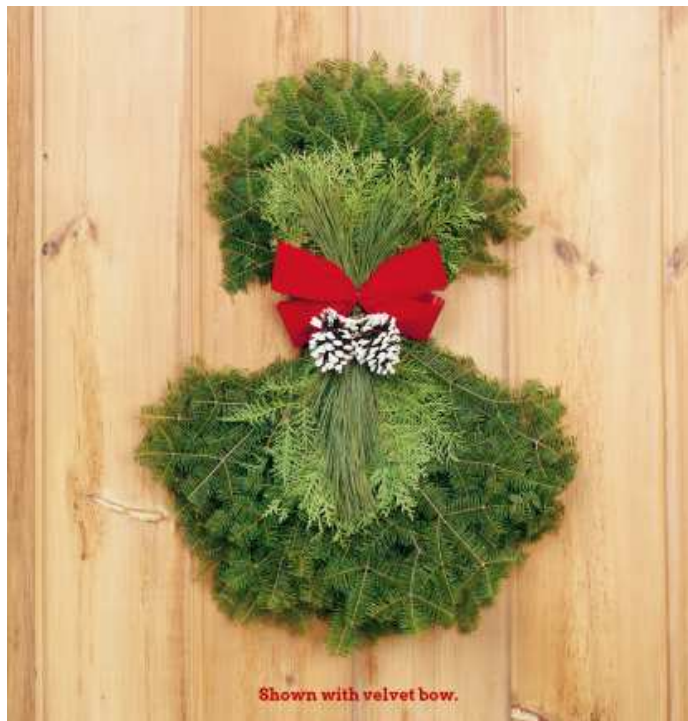

Decorated with white tipped pine cones and a red velvet waterproof bow (unattached).

Approximately 44" tall.

\$30.00 each

Lincoln Way East Music Boosters 2018 Evergreen Sale

Natural Balsam Garland

An excellent product for both indoor and outdoor decorating projects. Garland diameter is approximately 10" to 12" (bow not included)

25' Length - \$30.00 each

Bows - \$5.00 each

Lincoln Way East Music Boosters 2018 Evergreen Sale

Balsam Door Swag

Decorations consist of two white-tipped pine cones and a red velvet bow.

Approximate size – 24”-26”